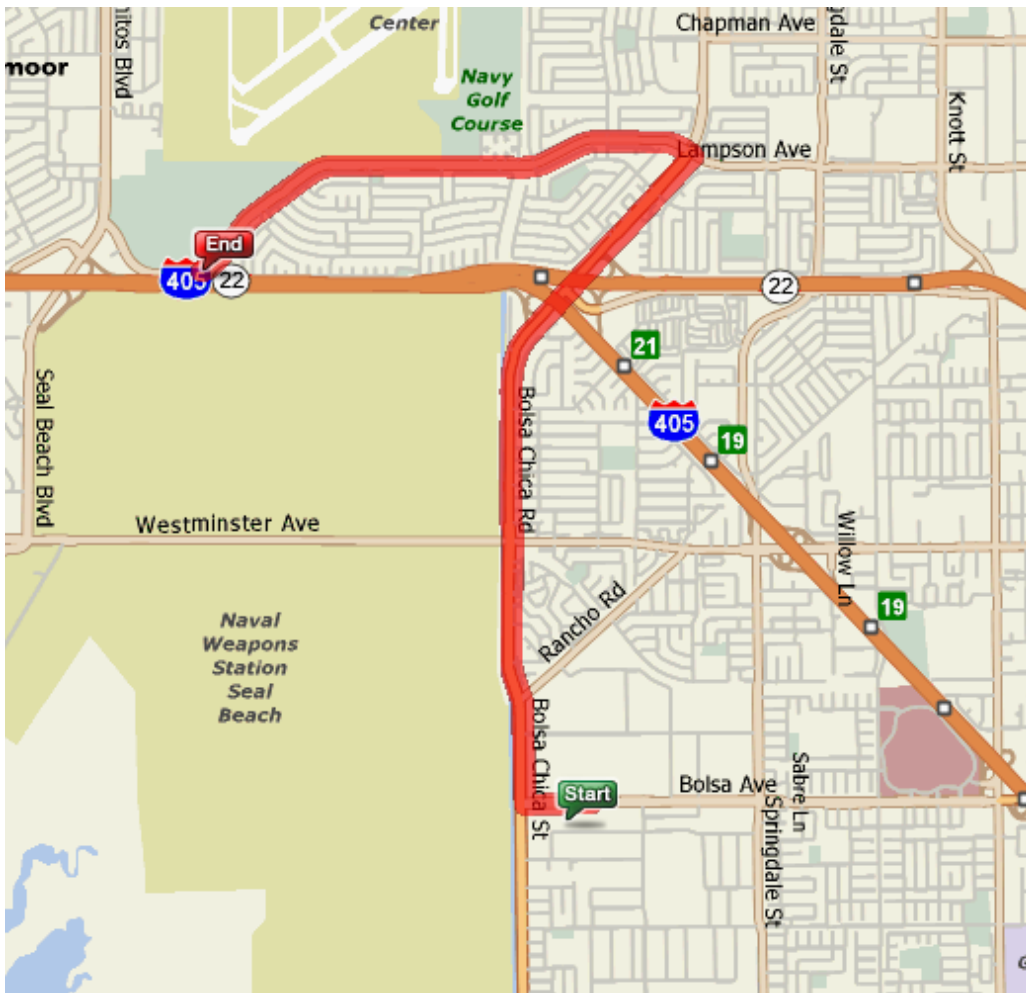

## Directions from Boeing Conference Center to Old Ranch Country Club

Start:

**Boeing Co:** 714-896-1301

5301 Bolsa Ave, Huntington Beach, CA 92647, US

End:

**Old Ranch Country Club:** 562-596-4425

3901 Lampson Ave, Seal Beach, CA 90740, US

- |   |  |           |
|---|--|-----------|
|  | <b>1:</b> Start out going WEST on BOLSA AVE toward BOLSA CHICA ST. | 0.2 miles |
|  | <b>2:</b> Turn RIGHT onto BOLSA CHICA ST.                          | 0.4 miles |
|  | <b>3:</b> BOLSA CHICA ST becomes BOLSA CHICA RD.                   | 1.4 miles |
|  | <b>4:</b> BOLSA CHICA RD becomes VALLEY VIEW ST.                   | 1.0 miles |
|  | <b>5:</b> Turn LEFT onto LAMPSON AVE.                              | 2.2 miles |
|  | <b>6:</b> End at <b>Old Ranch Country Club:</b>                    |           |

\*Cite from MapQuest Mapping System